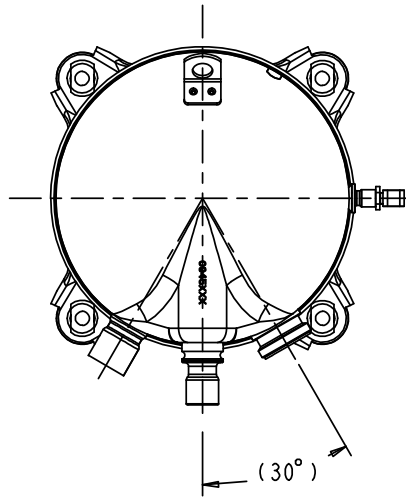

ZR94, ZP90

SIGHTGLASS LAYOUT
T-BOX REMOVED